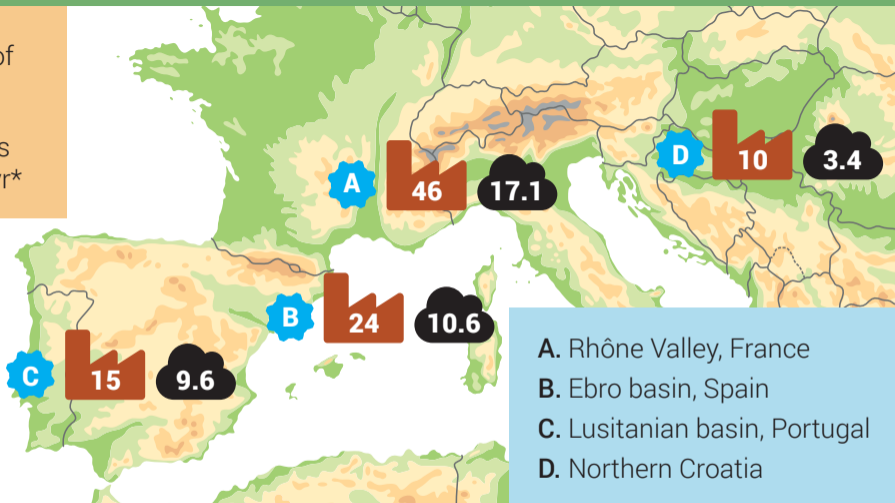

Number of facilities

Emissions MtCO₂e/yr*

- A. Rhône Valley, France
- B. Ebro basin, Spain
- C. Lusitanian basin, Portugal
- D. Northern Croatia

STRATEGY CCUS

*Million tonnes of CO₂ equivalent per year